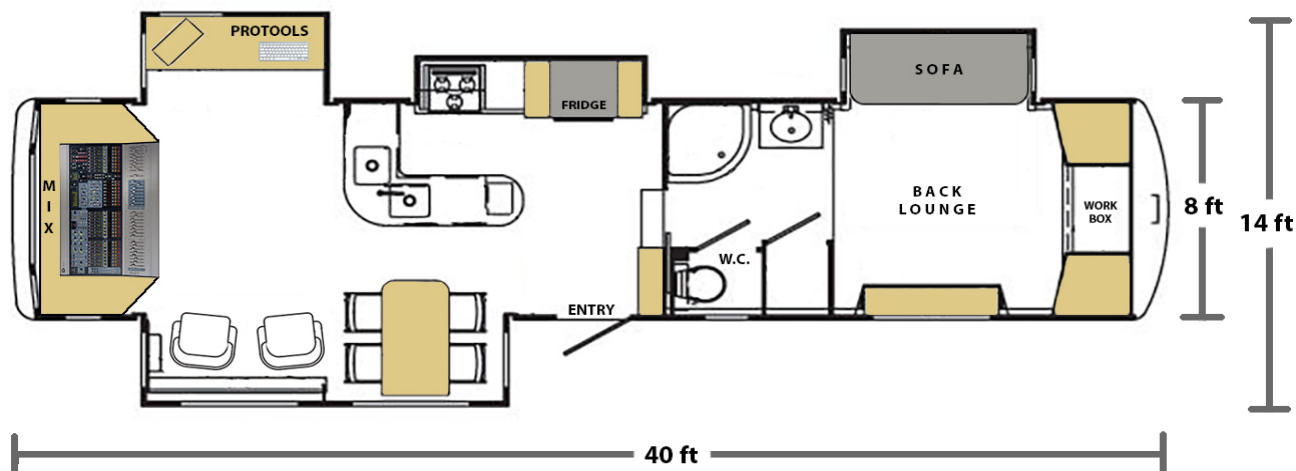

PRESIDENTIAL

- MUSIC MIX TRAILER -

Mixing, Recording, Editing

SPECIFICATIONS

TRAILER:	
Length	40 ft
Ext Width	14 ft
Ext Height	13 ft 7 in
Int Height	8 ft 8 in
Hitch Weight	2760 lbs
Gross Weight	18210 lbs
Fresh Water	70 gals
Grey Water	100 gals
Black Water	50 gals
Tire Size	16" G-Load Rating
A/C BTU	15000 btu
Tech Power	3 x Edison 20A
Trailer Power	Single-phase 50A RV or cam lock

AUDIO:	
Console	Avid Venue Profile
Track Count	128 channels
Inputs	96 ch Analog
Outputs (Stage Racks)	48 ch Analog 32 ch AES/EBU
Add. I/O (Trailer Side)	6 ch Out (MetricHalo) 4 ch In (FOH)
Plug-Ins	Waves, TC Elec, AutoTune
Recorder	Avid Pro Tools HD
Redundant	8 ch UA Apollo Quad
Fiber Units	BroaMan Repeat48
Fiber Spec	ST Single-Mode TAC-12 (TAC-8 min)
Sync	Black/DARS & TC