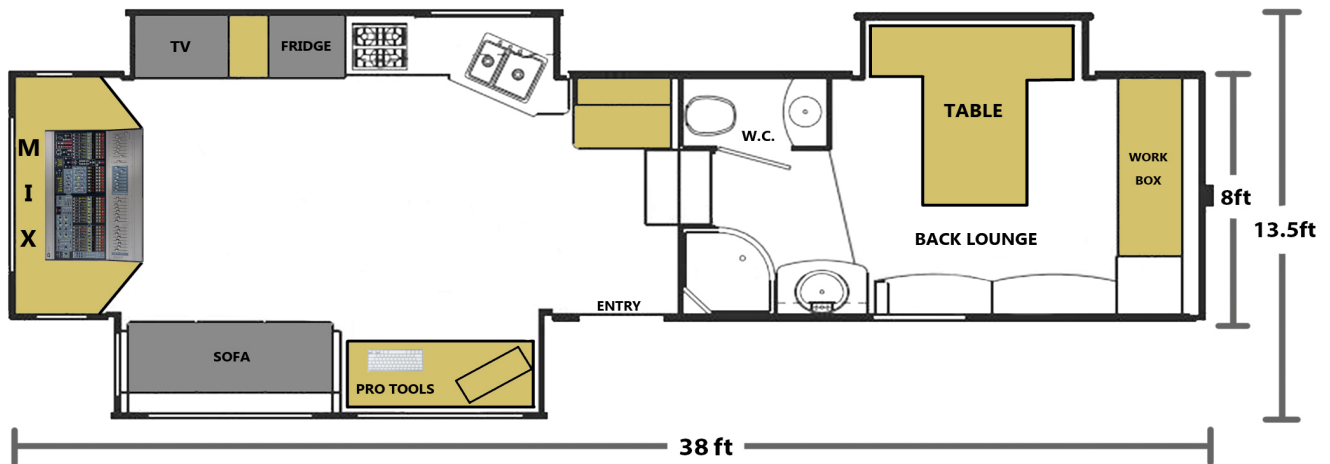

MOBILE ONE

- MUSIC MIX TRAILER -

Mixing, Recording, Editing

SPECIFICATIONS

TRAILER:	
Length	38 ft
Ext Width	13.5 ft
Ext Height	13 ft
Int Height	8 ft
Hitch Weight	2150 lbs
Gross Weight	11790 lbs
Fresh Water	60 gals
Grey Water	80 gals
Black Water	40 gals
Tire Size	16" G-Load Rating
Furnace BTU	40000 btu
Tech Power	3 x Edison 20A
Trailer Power	Single-phase 50A RV or cam lock

AUDIO:	
Console	Avid Venue Profile
Track Count	96 channels
Inputs	96 ch Analog
Outputs (Stage Racks)	48 ch Analog 32 ch AES/EBU
Add. I/O (Trailer Side)	6 ch Out (Apogee) 4 ch In (FOH)
Plug-Ins	Waves & TC Elec
Recorder	Avid Pro Tools HD
Redundant Sync	8 ch UA Apollo Quad Black/DARS SMPTE Time Code
PL	BNC for RDL XLR for Biscuit