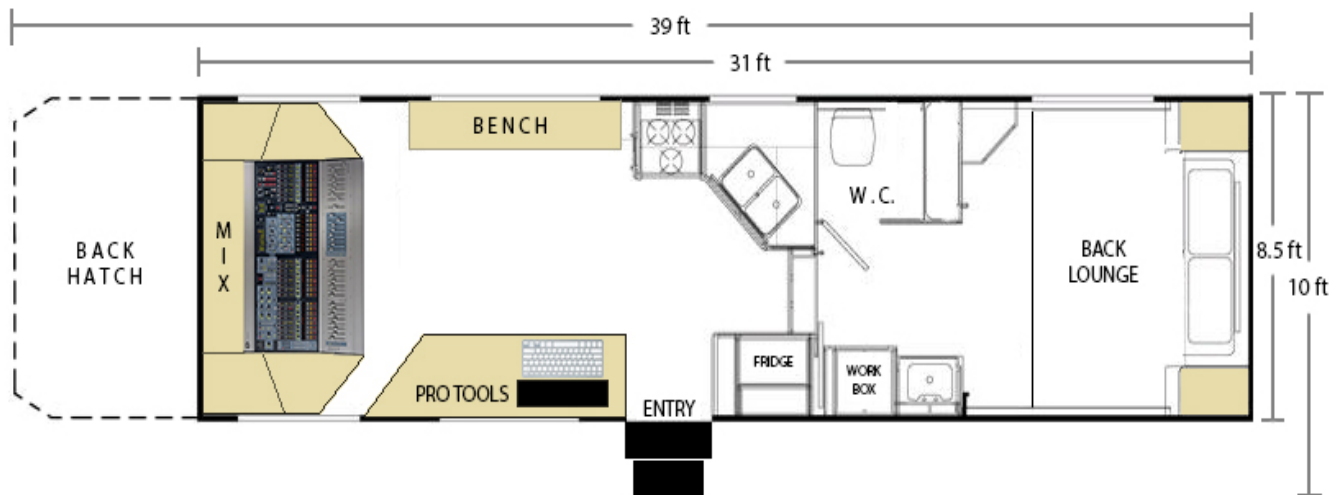

3TC

- MUSIC MIX TRAILER -
Mixing, Recording, Editing

SPECIFICATIONS

TRAILER:	
Length	31 ft
Ext Width	8 ft 6 in
Ext Height	12 ft 3 in
Int Height	8 ft
Hitch Weight	1960 lbs
Gross Weight	15210 lbs
Fresh Water	150 gals
Grey Water	58 gals
Black Water	58 gals
Tire Size	235/85/R16D
Furnace BTU	30000 btu
Tech Power	3 x Edison 20A
Trailer Power	110V single-phase 30A RV or cam lock

AUDIO:	
Console	Avid Venue Profile
Track Count	128 channels
Inputs	96 ch Analog
Outputs (Stage Racks)	48 ch Analog 32 ch AES/EBU
Add. I/O (Trailer Side)	6 ch Out (MetricHalo) 4 ch In (FOH)
Plug-Ins	Waves, TC Elec, AutoTune
Recorder	Avid Pro Tools HD
Redundant	8 ch UA Apollo Quad
Fiber Units	BroaMan Repeat48
Fiber Spec	ST Single-Mode TAC-8 minimum
Sync	Black/DARS & TC